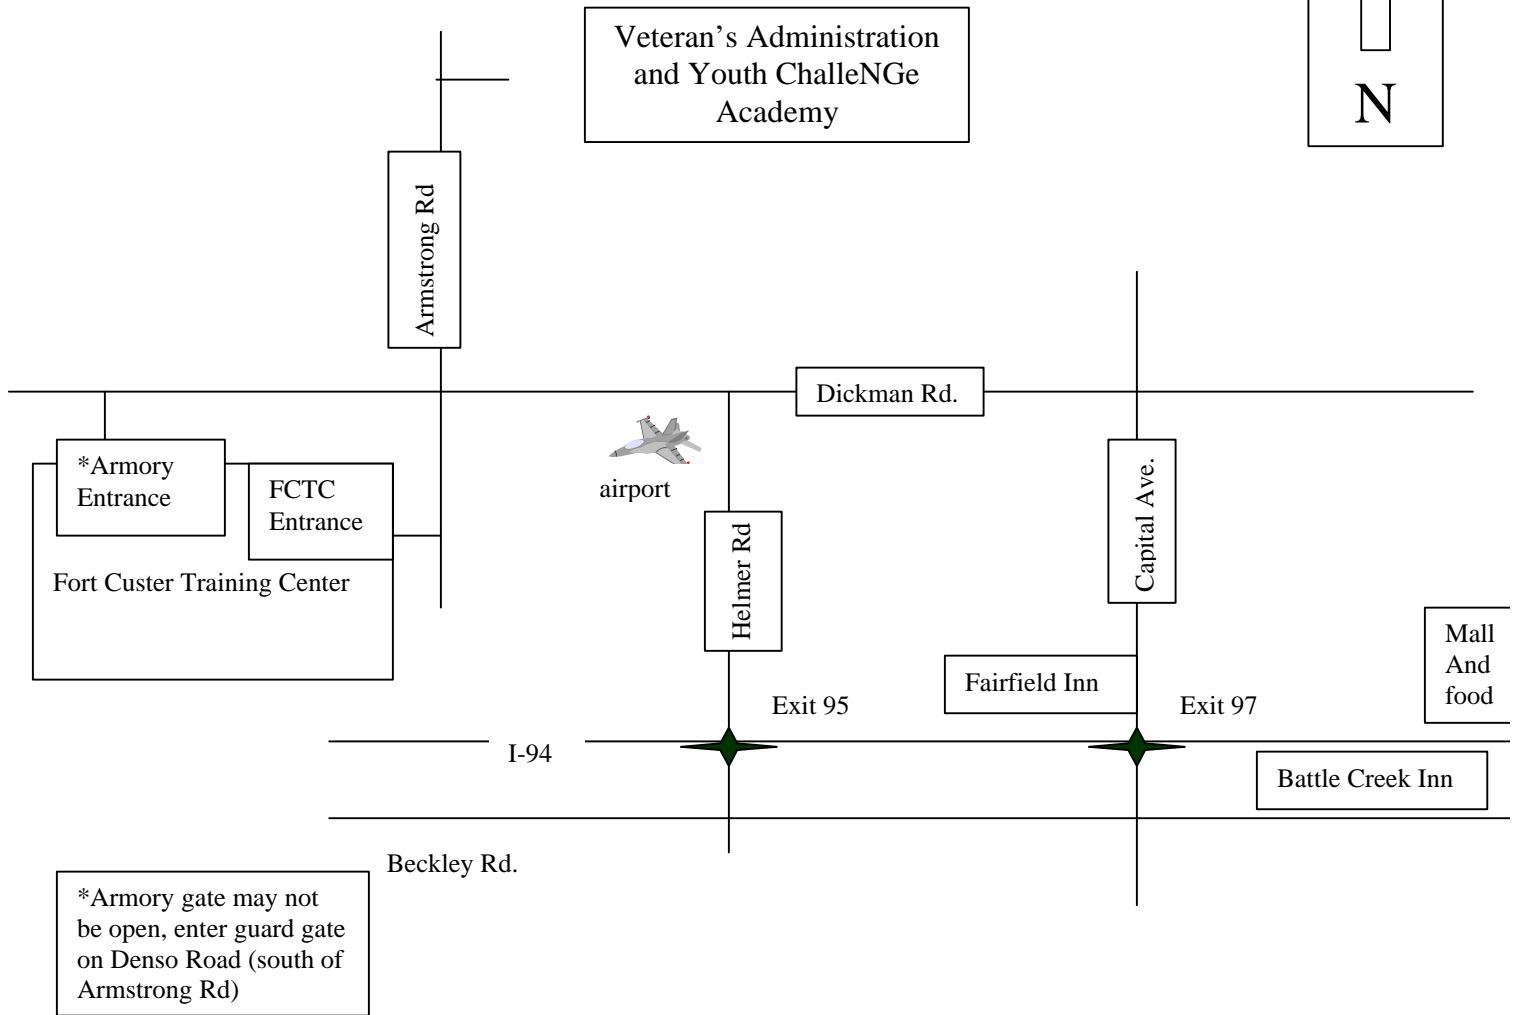

## Michigan Youth Challenge Academy and surrounding area

### From the East:

Take I-94 West to Helmer Road exit, turn RIGHT onto Helmer Road. Take Helmer north to W. Dickman Road, turn LEFT onto West Dickman. Drive approximately 7 miles to Fort Custer Training Center- Augusta Armory is on-site, turn LEFT into Main Gate. If the gate is not open see directions to side entrance.

### From the West:

Take I-94 East to Helmer Road exit, turn LEFT onto Helmer Road. Take Helmer north to W. Dickman Road, turn LEFT onto West Dickman. Drive approximately 7 miles to Fort Custer Training Center- Augusta Armory is on-site, turn LEFT into Main Gate. If the gate is not open see directions to side entrance.